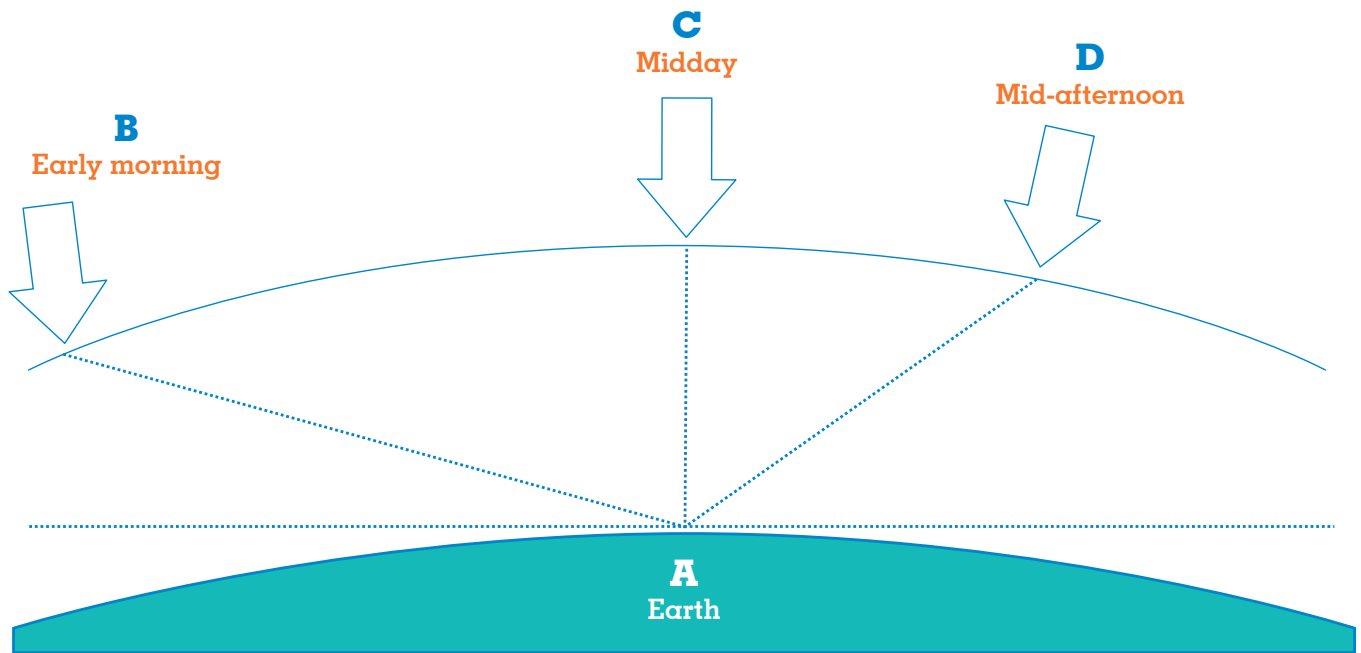

Worksheet 6:

Angles, distances and sun safety

	Angle In degrees	Distance In miles
Sunray B: Early morning	90 degrees	
Sunray C: Midday		
Sunray D: Mid-afternoon		

Here comes the *sun*

tenovus
cancer care
gofal cancer